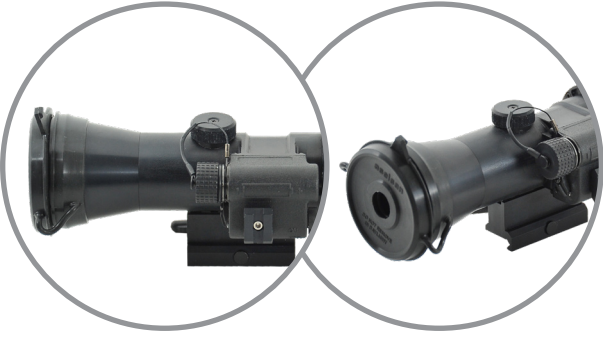

A600

CLIP-ON NIGHT VISION

HIGH PERFORMANCE AT LOW LIGHT LEVELS

GEN II+/GEN III HIGH PERFORMANCE IMAGE INTENSIFIER

RUGGED DESIGN

ERGONOMIC

COMPACT & LIGHT WEIGHT

COMPATIBLE WITH DAY SCOPES

A600

CLIP-ON NIGHT VISION

Applications

- Clip-on night vision for say sights

Main Features

- 1x magnification
- No effect on day sight zeroing
- Recommended for up to 12x
- Single AA battery operated
- STANAG 4694 (MIL-STD-1913) compatible weapon adapter

Standard Accessories

- Picatinny adapter
- Carrying case
- Transportation case
- Objective cover
- Optical cleaning kit

Environmental Conditions

- Operating Temperature : -51°C / +51°C
- Storage Temperature : -51°C / +65°C
- Water Resistant : 30 min at 1 m
- Environmental Spec : MIL-STD-810G

Optional Accessories

- Laser pointer
- IR illuminator
- Mounting adapter for various weapons

Technical Specifications	A600
Magnification	1x
Field of View	12°
Min. Focus Range	10 m
Battery	1xAA 1.5 VDC
Weight (w/o battery, weapon mount and accessories)	720 grams
Size (w/o protective covers)	230x80mm