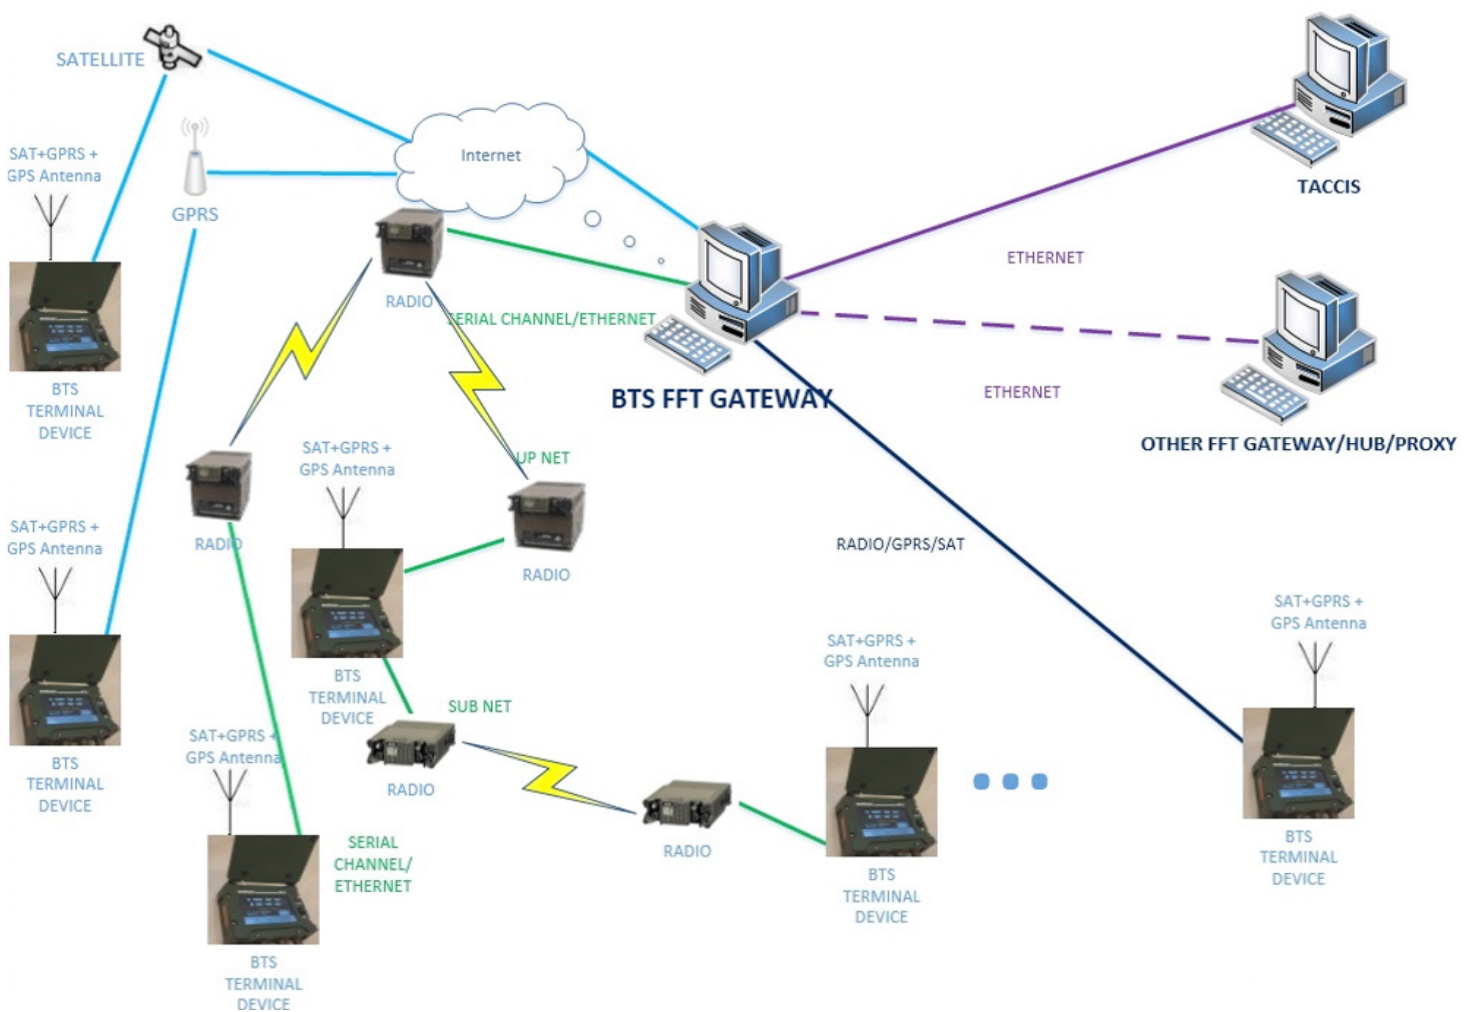

## BLUE FORCE TRACKING SYSTEM

## BLUE FORCE TRACKING SYSTEM

BTS is an integrated situational awareness system for land based and naval combat vehicles.

The track information gathered from the Integrated positioning terminals on combat vehicles are transmitted to BTS server by means of communication systems. The friendly force positions on BTS server are shared with the C4ISR systems.