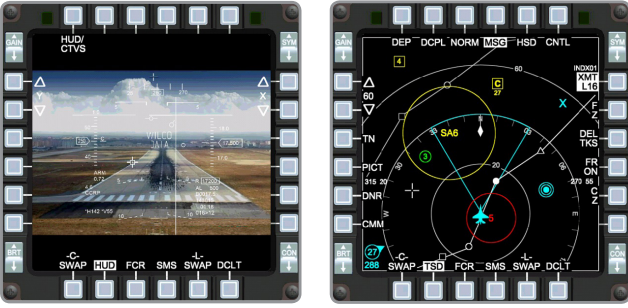

CMFD-55

COLOR MULTIFUNCTION DISPLAY

5" x 5" AMLCD
ACTIVE DISPLAY AREA

600 x 600
RESOLUTION

WIDE
VIEWING ANGLE

CMFD-55

COLOR MULTIFUNCTION DISPLAY

CMFD-55 Color Multifunction Display is ASELSAN designed color flat panel display using Active Matrix Liquid Crystal Display (AMLCD) technology, with an active display area of 5 by 5 inches. It is specially designed for airborne mission computer applications and features digital video input displaying and digital input/output processing capabilities.

CMFD-55 can display Display Port 1.1A video inputs for resolution 600 by 600.

CMFD-55 also provides Display Port 1.1A video output of the displayed video for recording applications.

CMFD-55 outputs pressed bezel key information via RS-485 and provides detailed maintenance information via RS-232 interface. Sophisticated RS-485 interface protocol provides flexible communication interface to Mission Computers or other airborne computers.

The CMFD-55 has extended configuration options to support customer specific configurations.

Features

- 2 x Display Port 1.1A Digital Video Inputs
- 1 x Display Port 1.1A Digital Video Output
- Wide Dimming Range
- NVIS Class B Compatible
- User Configurable Bezel Keys
- Single LRU Compact Design
- Easy to Integrate
- Ideal Match For Mission Computer Applications

Interfaces

- Com.Interfaces : RS-485, RS-232 and discrete interfaces
- Video : Display Port 1.1A Digital Video
- Input Power : 28 VDC

Qualifications

- MIL-STD-810
- MIL-STD-461
- MIL-STD-704
- Compliant to fighter jet environmental qualification conditions