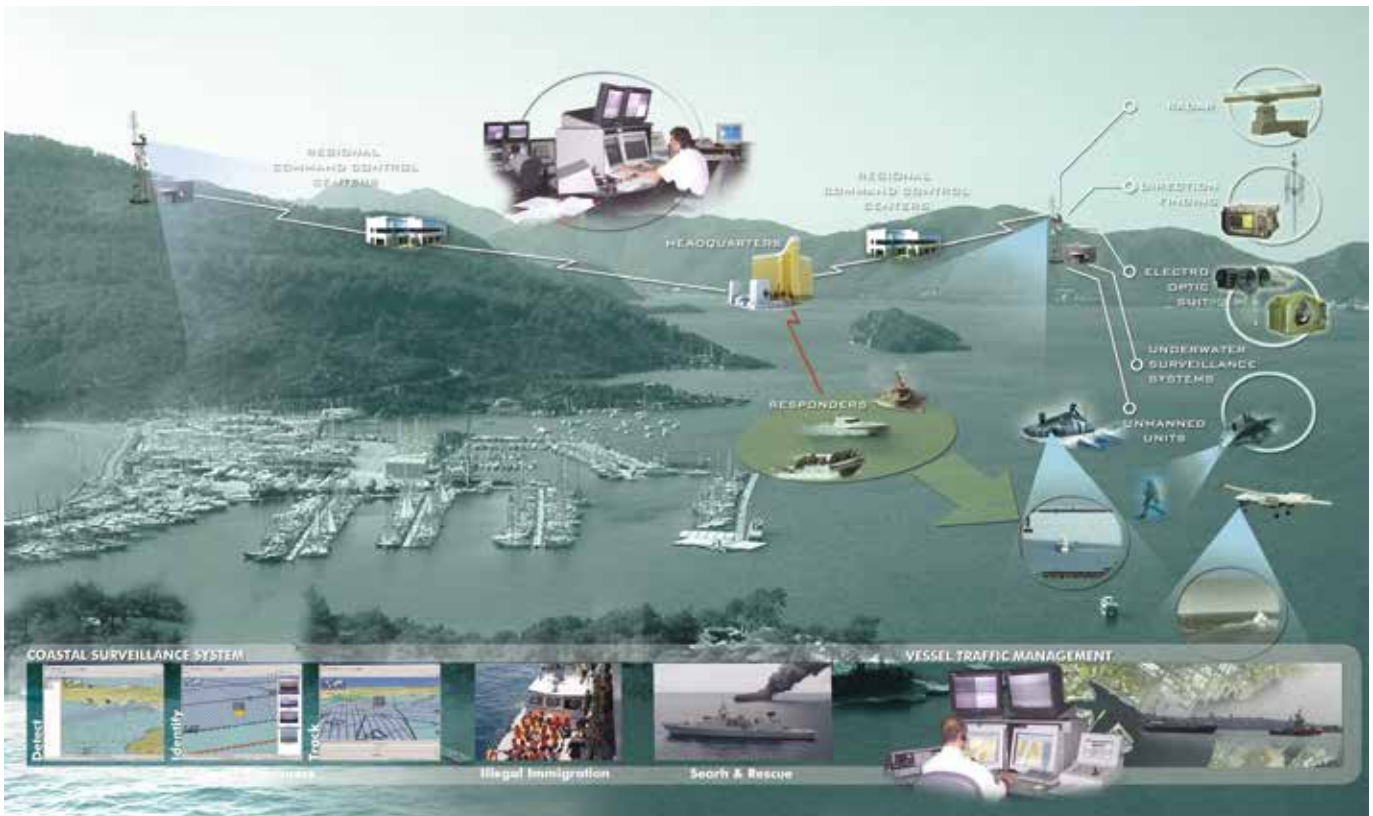

COASTAL SECURITY

ASELSAN proposes her customers turnkey Coastal Surveillance Systems to detect, classify and track vessels in the concerned maritime zone by the support of computer based command control systems, communication infrastructure and state-of-the-art sensor technologies including Radar, Electro-Optic, Direction Finder, Automatic Identification Systems and etc. ASELSAN Coastal Surveillance System provides solutions in search & rescue operations, fighting against illegal immigration, controlling

of fishing activities, security of littoral waters, security of port/harbors and vessel traffic management.

The system components comprise of Surveillance Stations, Command Control Centers, Communication Systems providing various high speed, secure and wired/wireless solutions and Response Systems. The system can be easily integrated with customer's other related security systems.